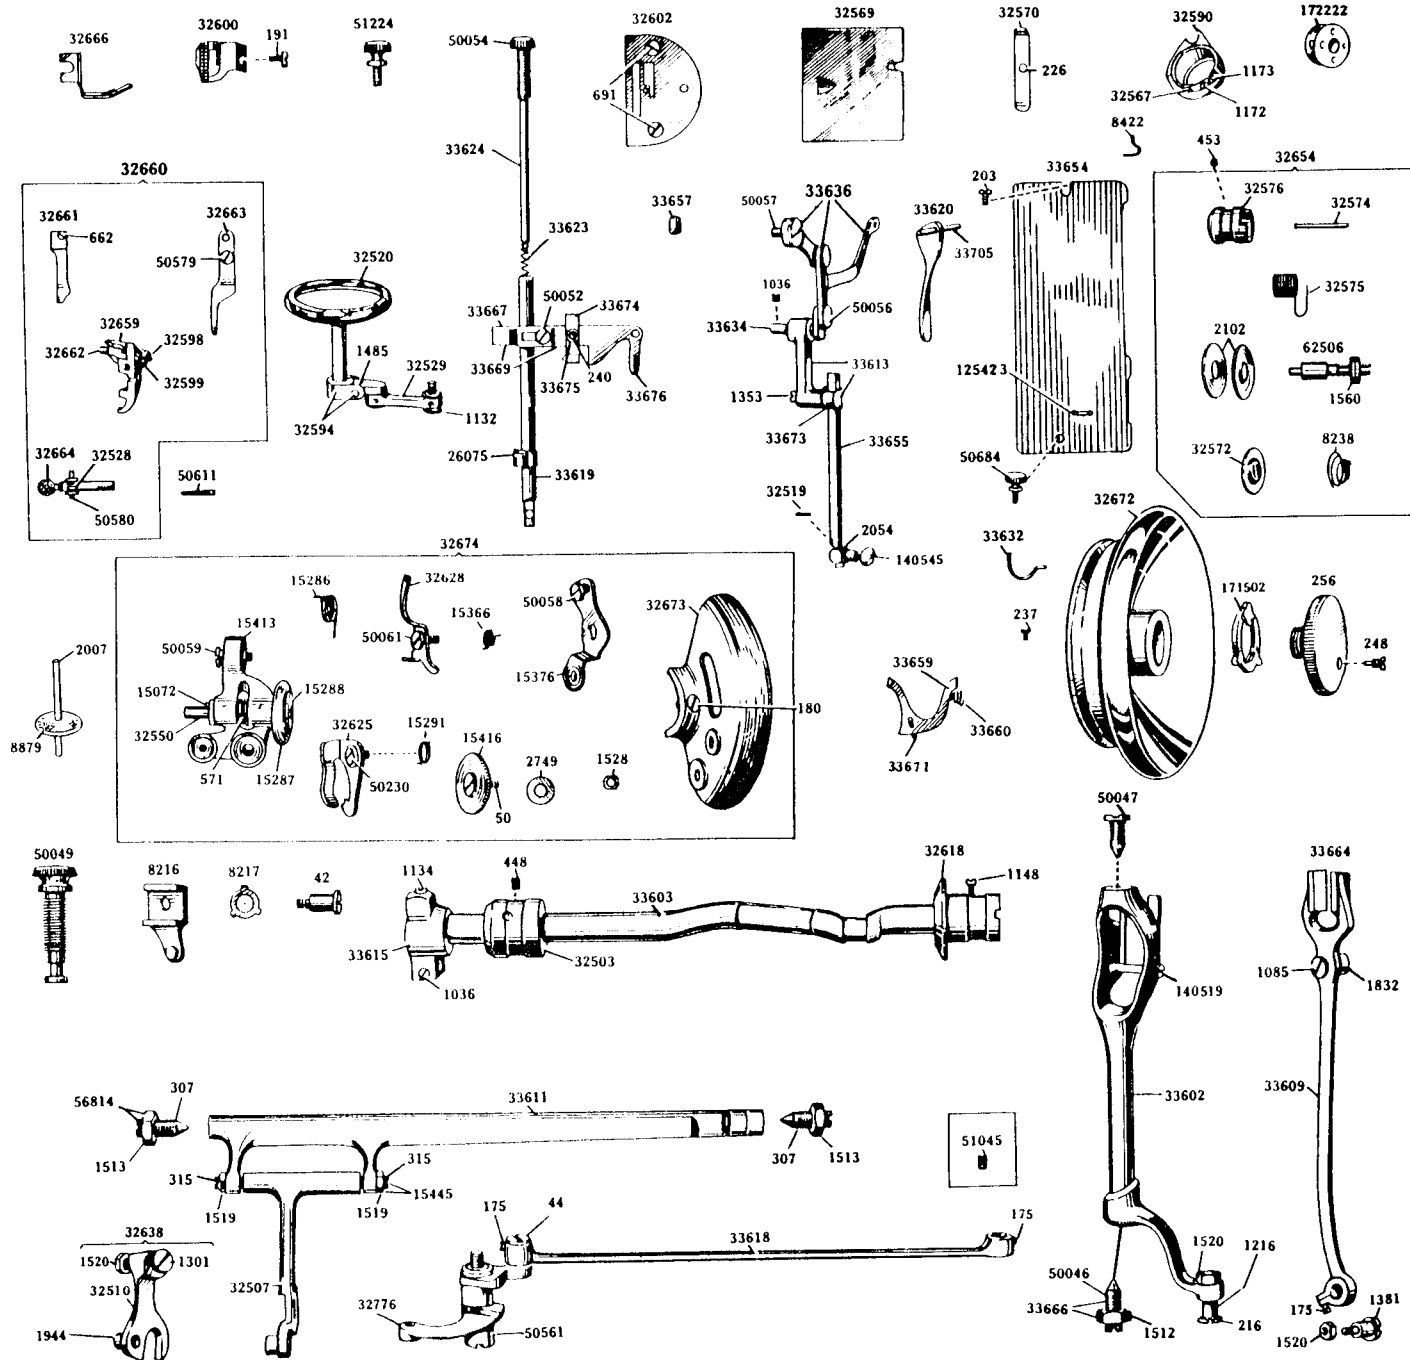

SINGER

99-13

List of Parts—Machine No. 99-13

ATTACHMENT SET 160809

- | | |
|------------|-----------------------|
| 8879 | Felt Washer (2) |
| 35931 | Hemmer Foot |
| 36865 | Edge Stitcher |
| 81245 | Binder |
| 86742 | Ruffler |
| 121441 | Gathering Foot |
| 161133 | Tube of Oil |
| 161294 | Screwdriver (LG) |
| 161295 | Screwdriver (SM) |
| 2020(15x1) | Needles 11 (3) 14 (3) |

From the Library of: Diamond Needle Corp

List of Parts—Machine No. 99-13

From the library of: Diamond Needle Corp